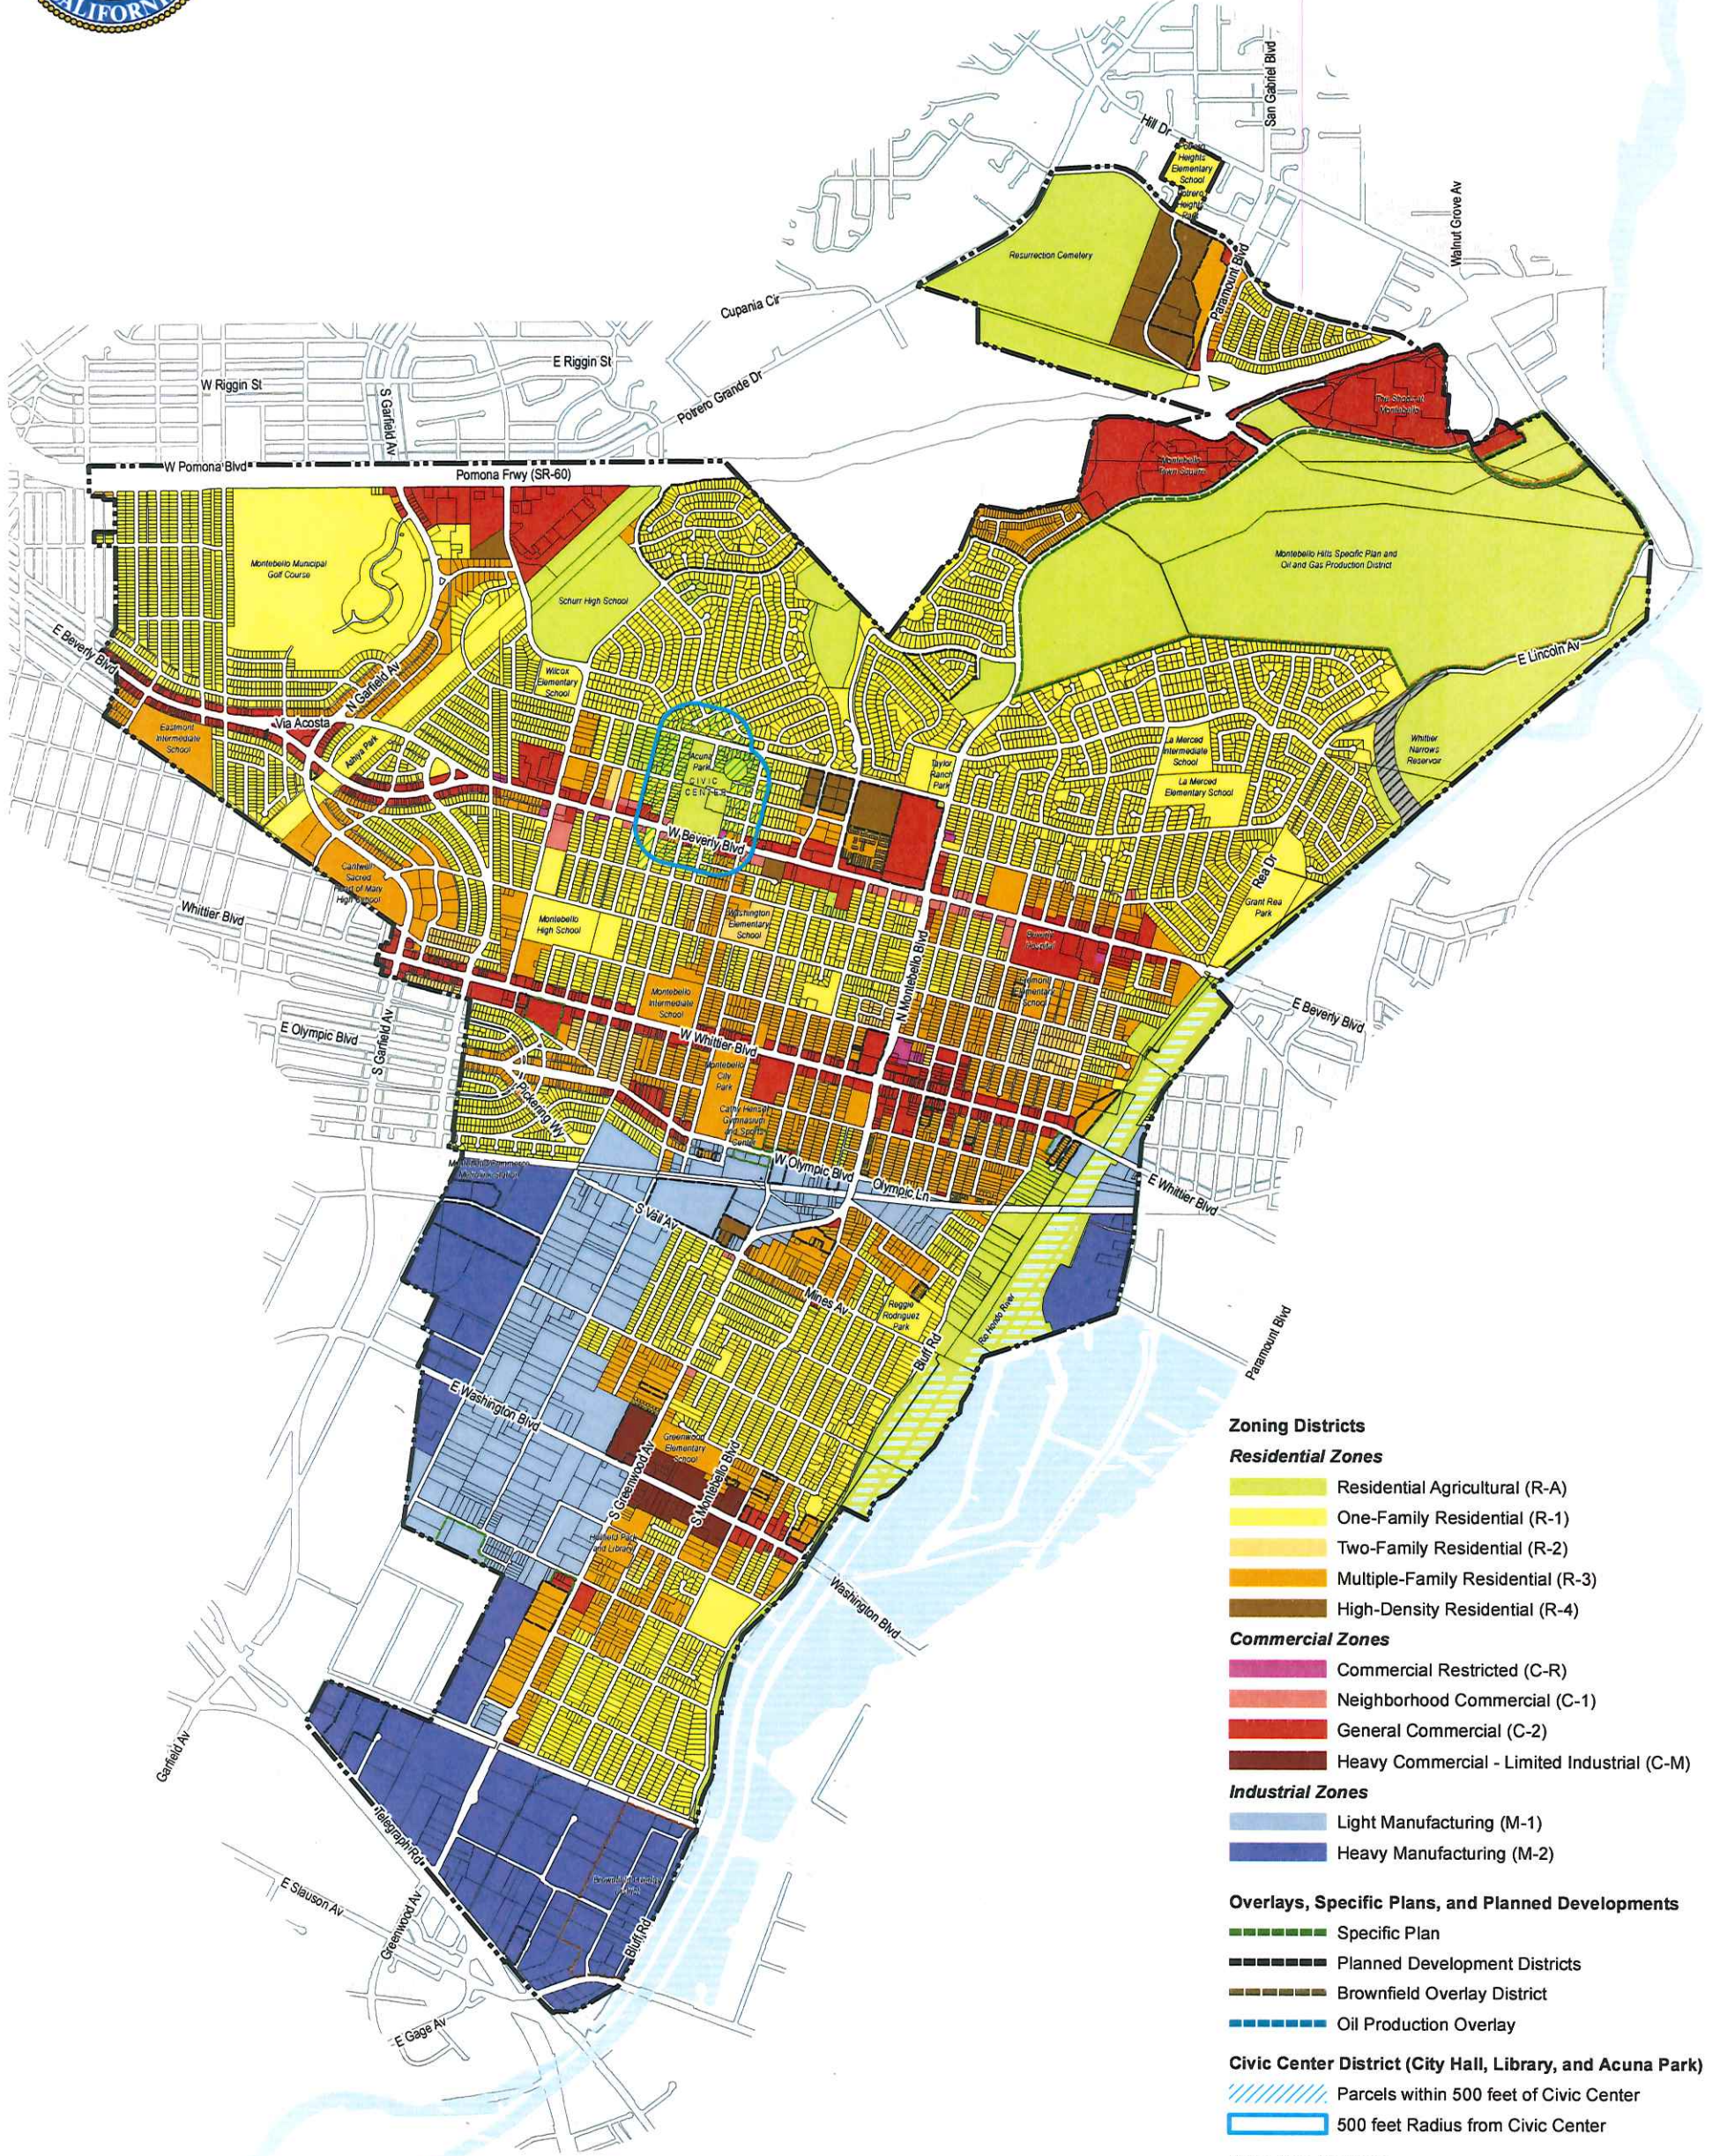

# ZONING MAP

City of Montebello, California

**Amendments**

Date	Ordinance or Resolution No.

This map does not represent a legal document. Information on this map is not warranted for accuracy. The information is based on the City's current GIS data. Because the status of layers shown on the map can change, and the GIS data may contain errors, omissions or inaccuracies, the information provided in this map is for reference only, not intended for any other use and should not be relied on for any other purpose.

Date: October 2016  
 Source: City of Montebello, 2016; Los Angeles County Assessor, 2014.  
 Prepared by MIG, Inc.