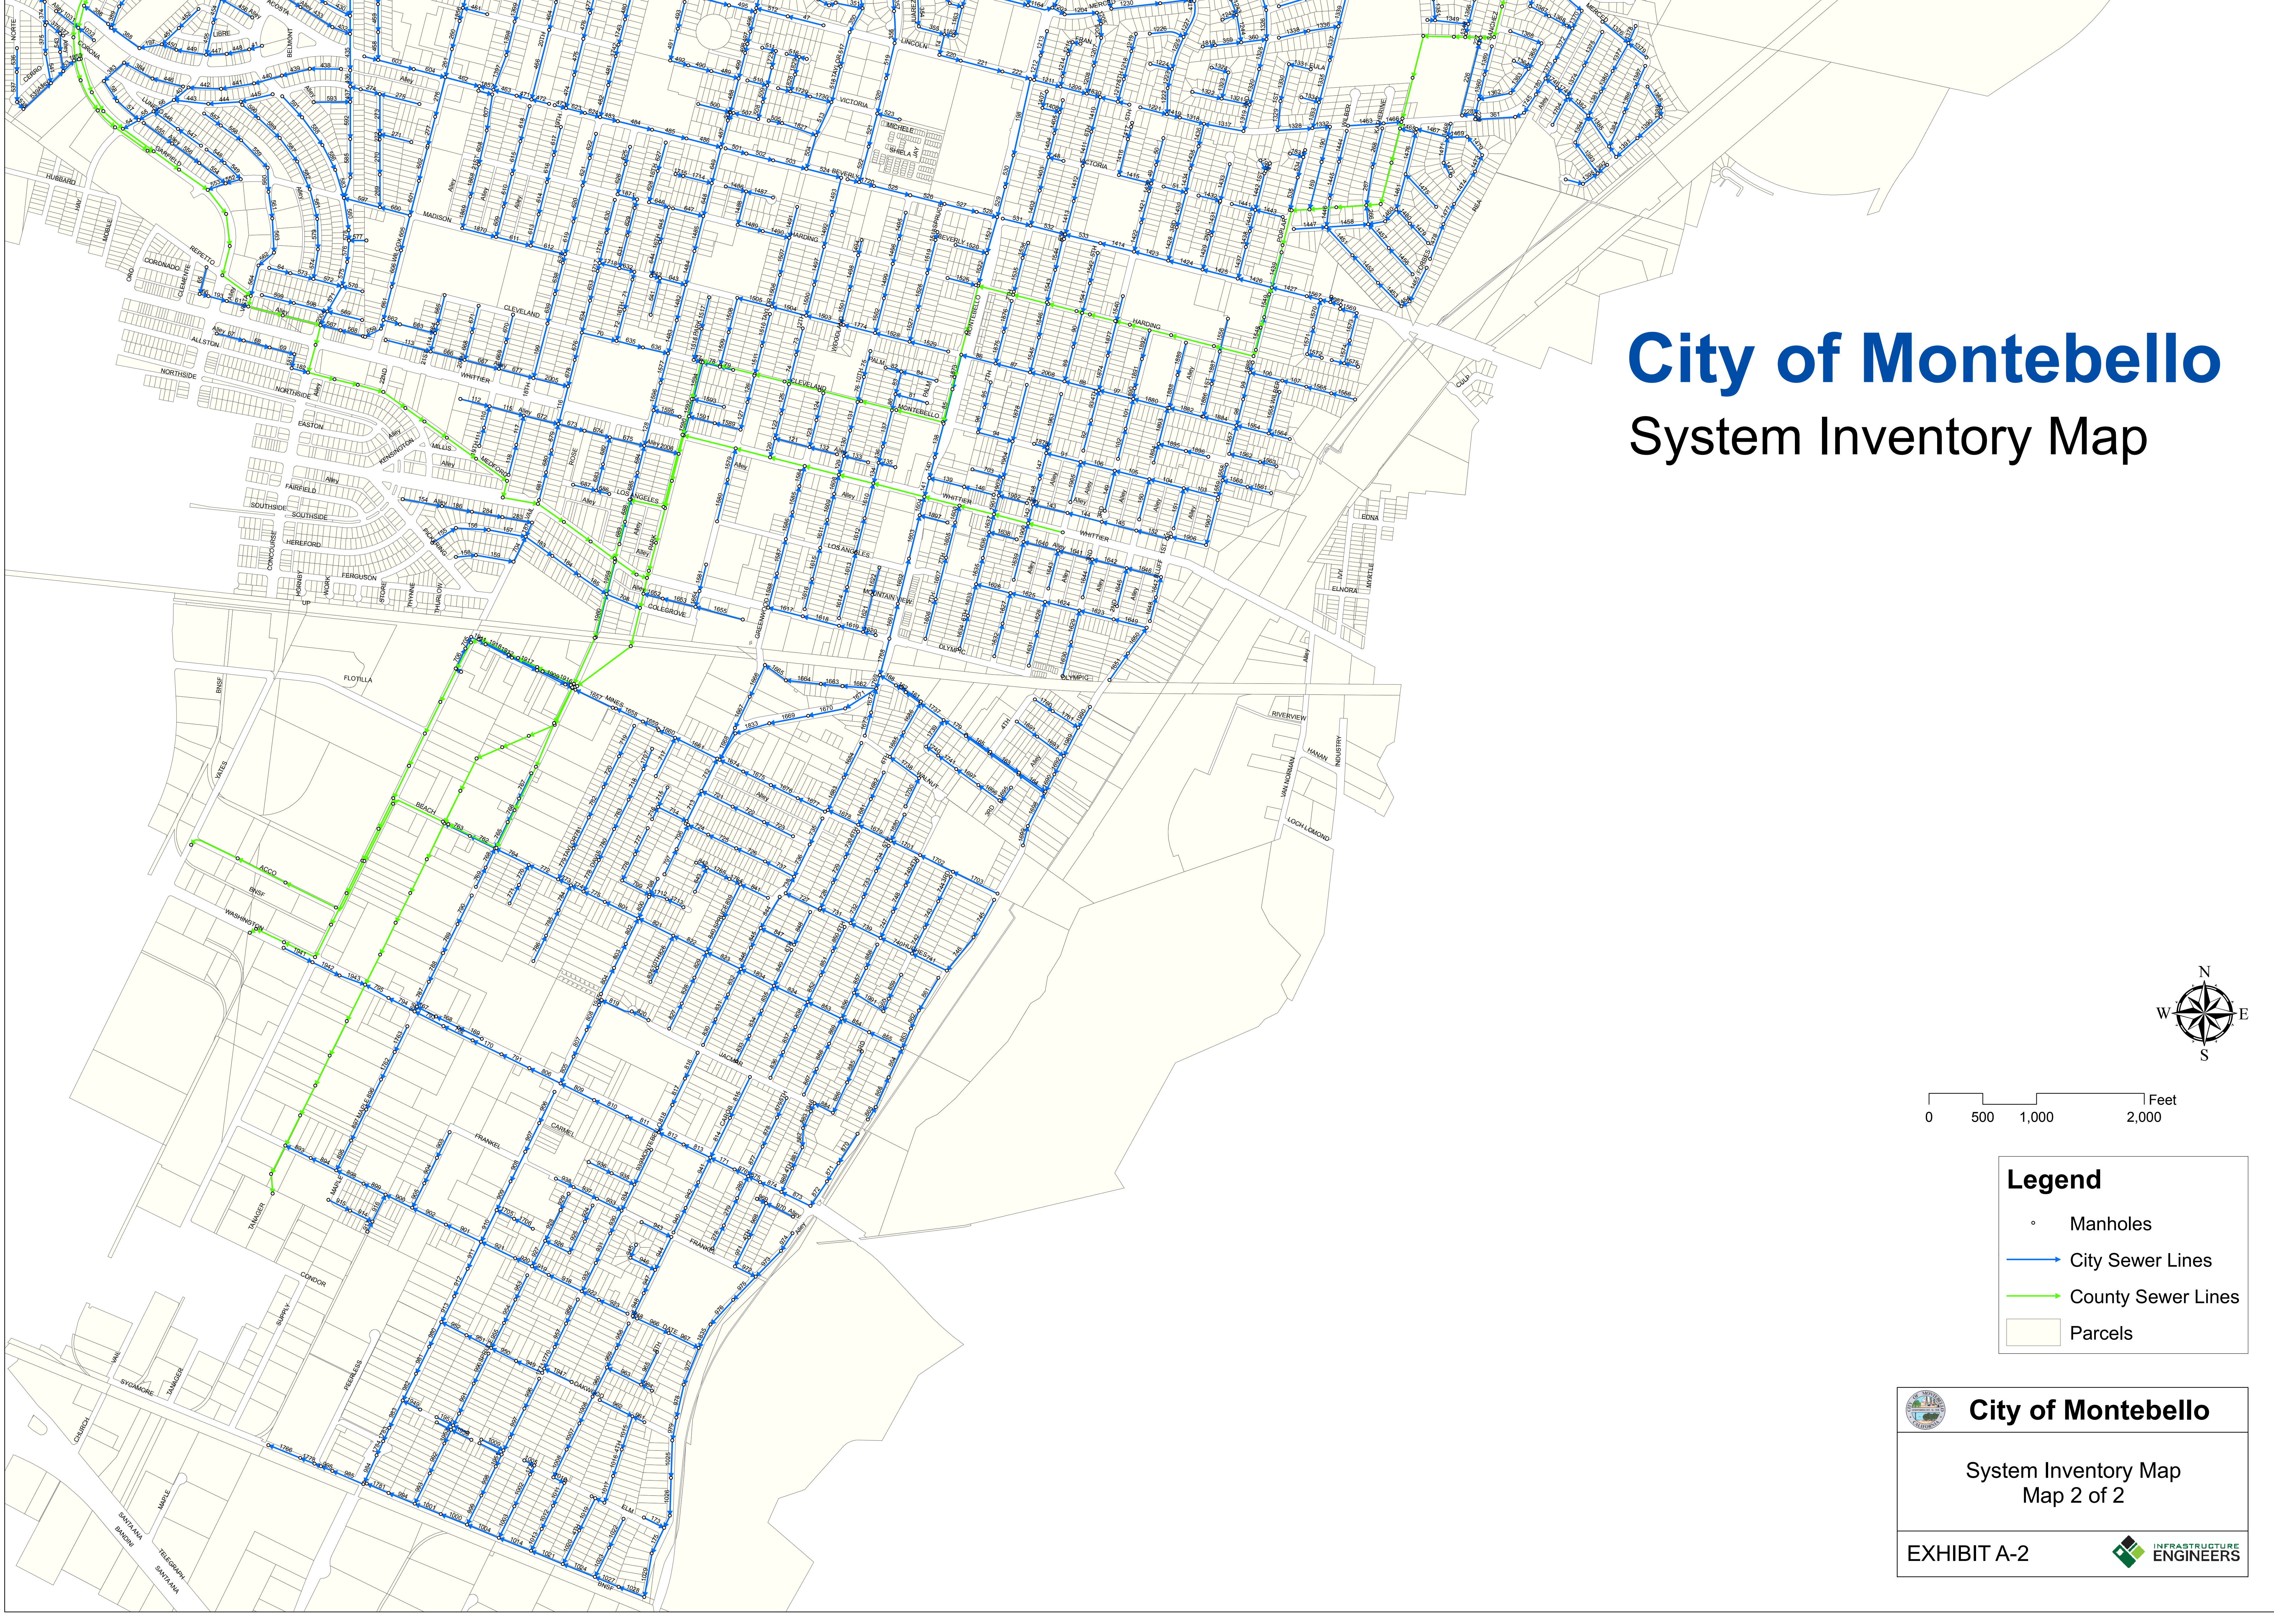

City of Montebello

System Inventory Map

Legend

- Manholes
- City Sewer Lines
- County Sewer Lines
- ▭ Parcels

 **City of Montebello**

System Inventory Map
Map 2 of 2

EXHIBIT A-2 